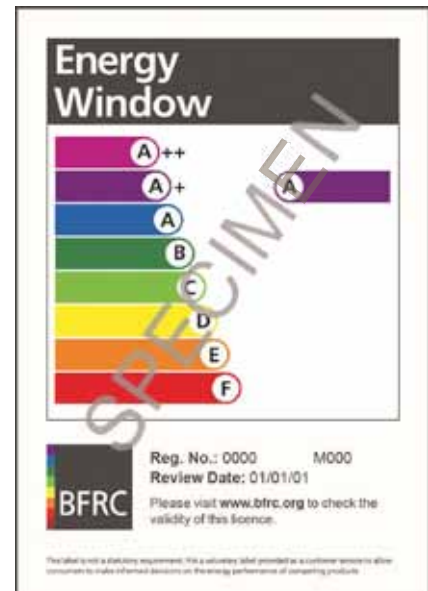

TECHNICAL GUIDE HERITAGE 2800

A+

Our Heritage 2800 system is outstanding in performance and great looks, with an unbeatable choice of colour from stock. It is best in class for energy and security, achieving U-values as low as 0.9W/m²K and PAS24 accreditation. The unique design of this system also ensures unrivalled wind resistance, water tightness and air permeability.

Weather test results

		Top Hung Casement	Side Hung Casement
	Size Tested	1.2m x 1.5m	0.9m x 1.4m
Air Permeability	Class	A4	A4
	Rating	600 Pa	600 Pa
Water tightness	Class	9A	9A
	Rating	E1050 Pa	E1050 Pa
Wind Resistance	Class	A5	A5
	Rating	2000 Pa	2000 Pa

U-Values

4/20/4 Argon Cavity		4/14/4/14/4 Argon Cavity	
U_g 1.219	U_g 1.070	U_g 0.683	U_g 0.591
U_w 1.3	U_w 1.3	U_w 0.98	U_w 0.91

WER's

4/20/4 Argon Cavity	4/14/4/14/4 Argon Cavity
A+ 12	A++ 22

Colour Express