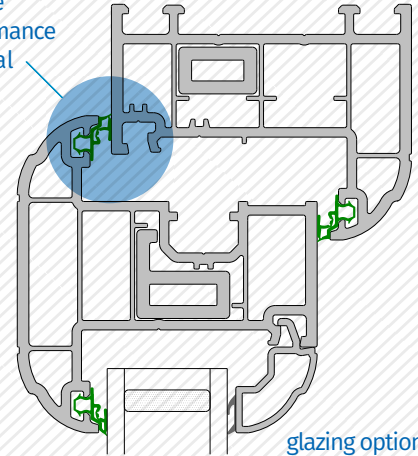

low sightline
high performance
weatherseal

glazing options from
3mm (single)
40mm (triple)

chamber
design offers
balanced
performance