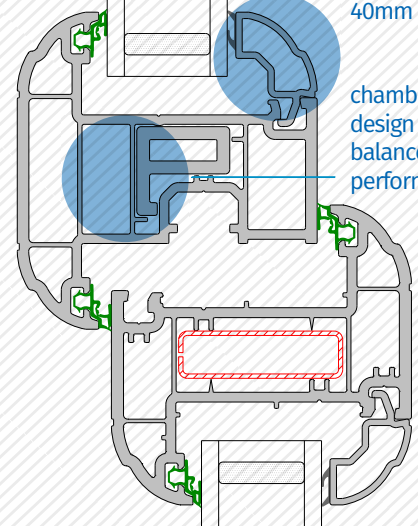

low sightline
high performance
weatherseal

glazing options from
3mm (single)
40mm (triple)

chamber
design offers
balanced
performance

PAS 24 approved
for performance

Weather Performance

The Heritage 2800 multi-functional weatherseal is at the cutting edge of modern design and material technology. The unique design ensures unrivalled weather performance and provides a significant reduction in the everyday strain placed on hardware, which in turn increases the lifespan of the window. The weatherseal is also welded at the corners providing a continuous seal further improving the insulating properties of the product.

Security

The Heritage 2800 window and door system is fully compatible with all standard security hardware, with both windows and doors achieving enhanced security standard PAS 24.

Insulation

The Heritage 2800 window and door system far exceeds all requirements of not only today's Building Regulations but also future revisions.